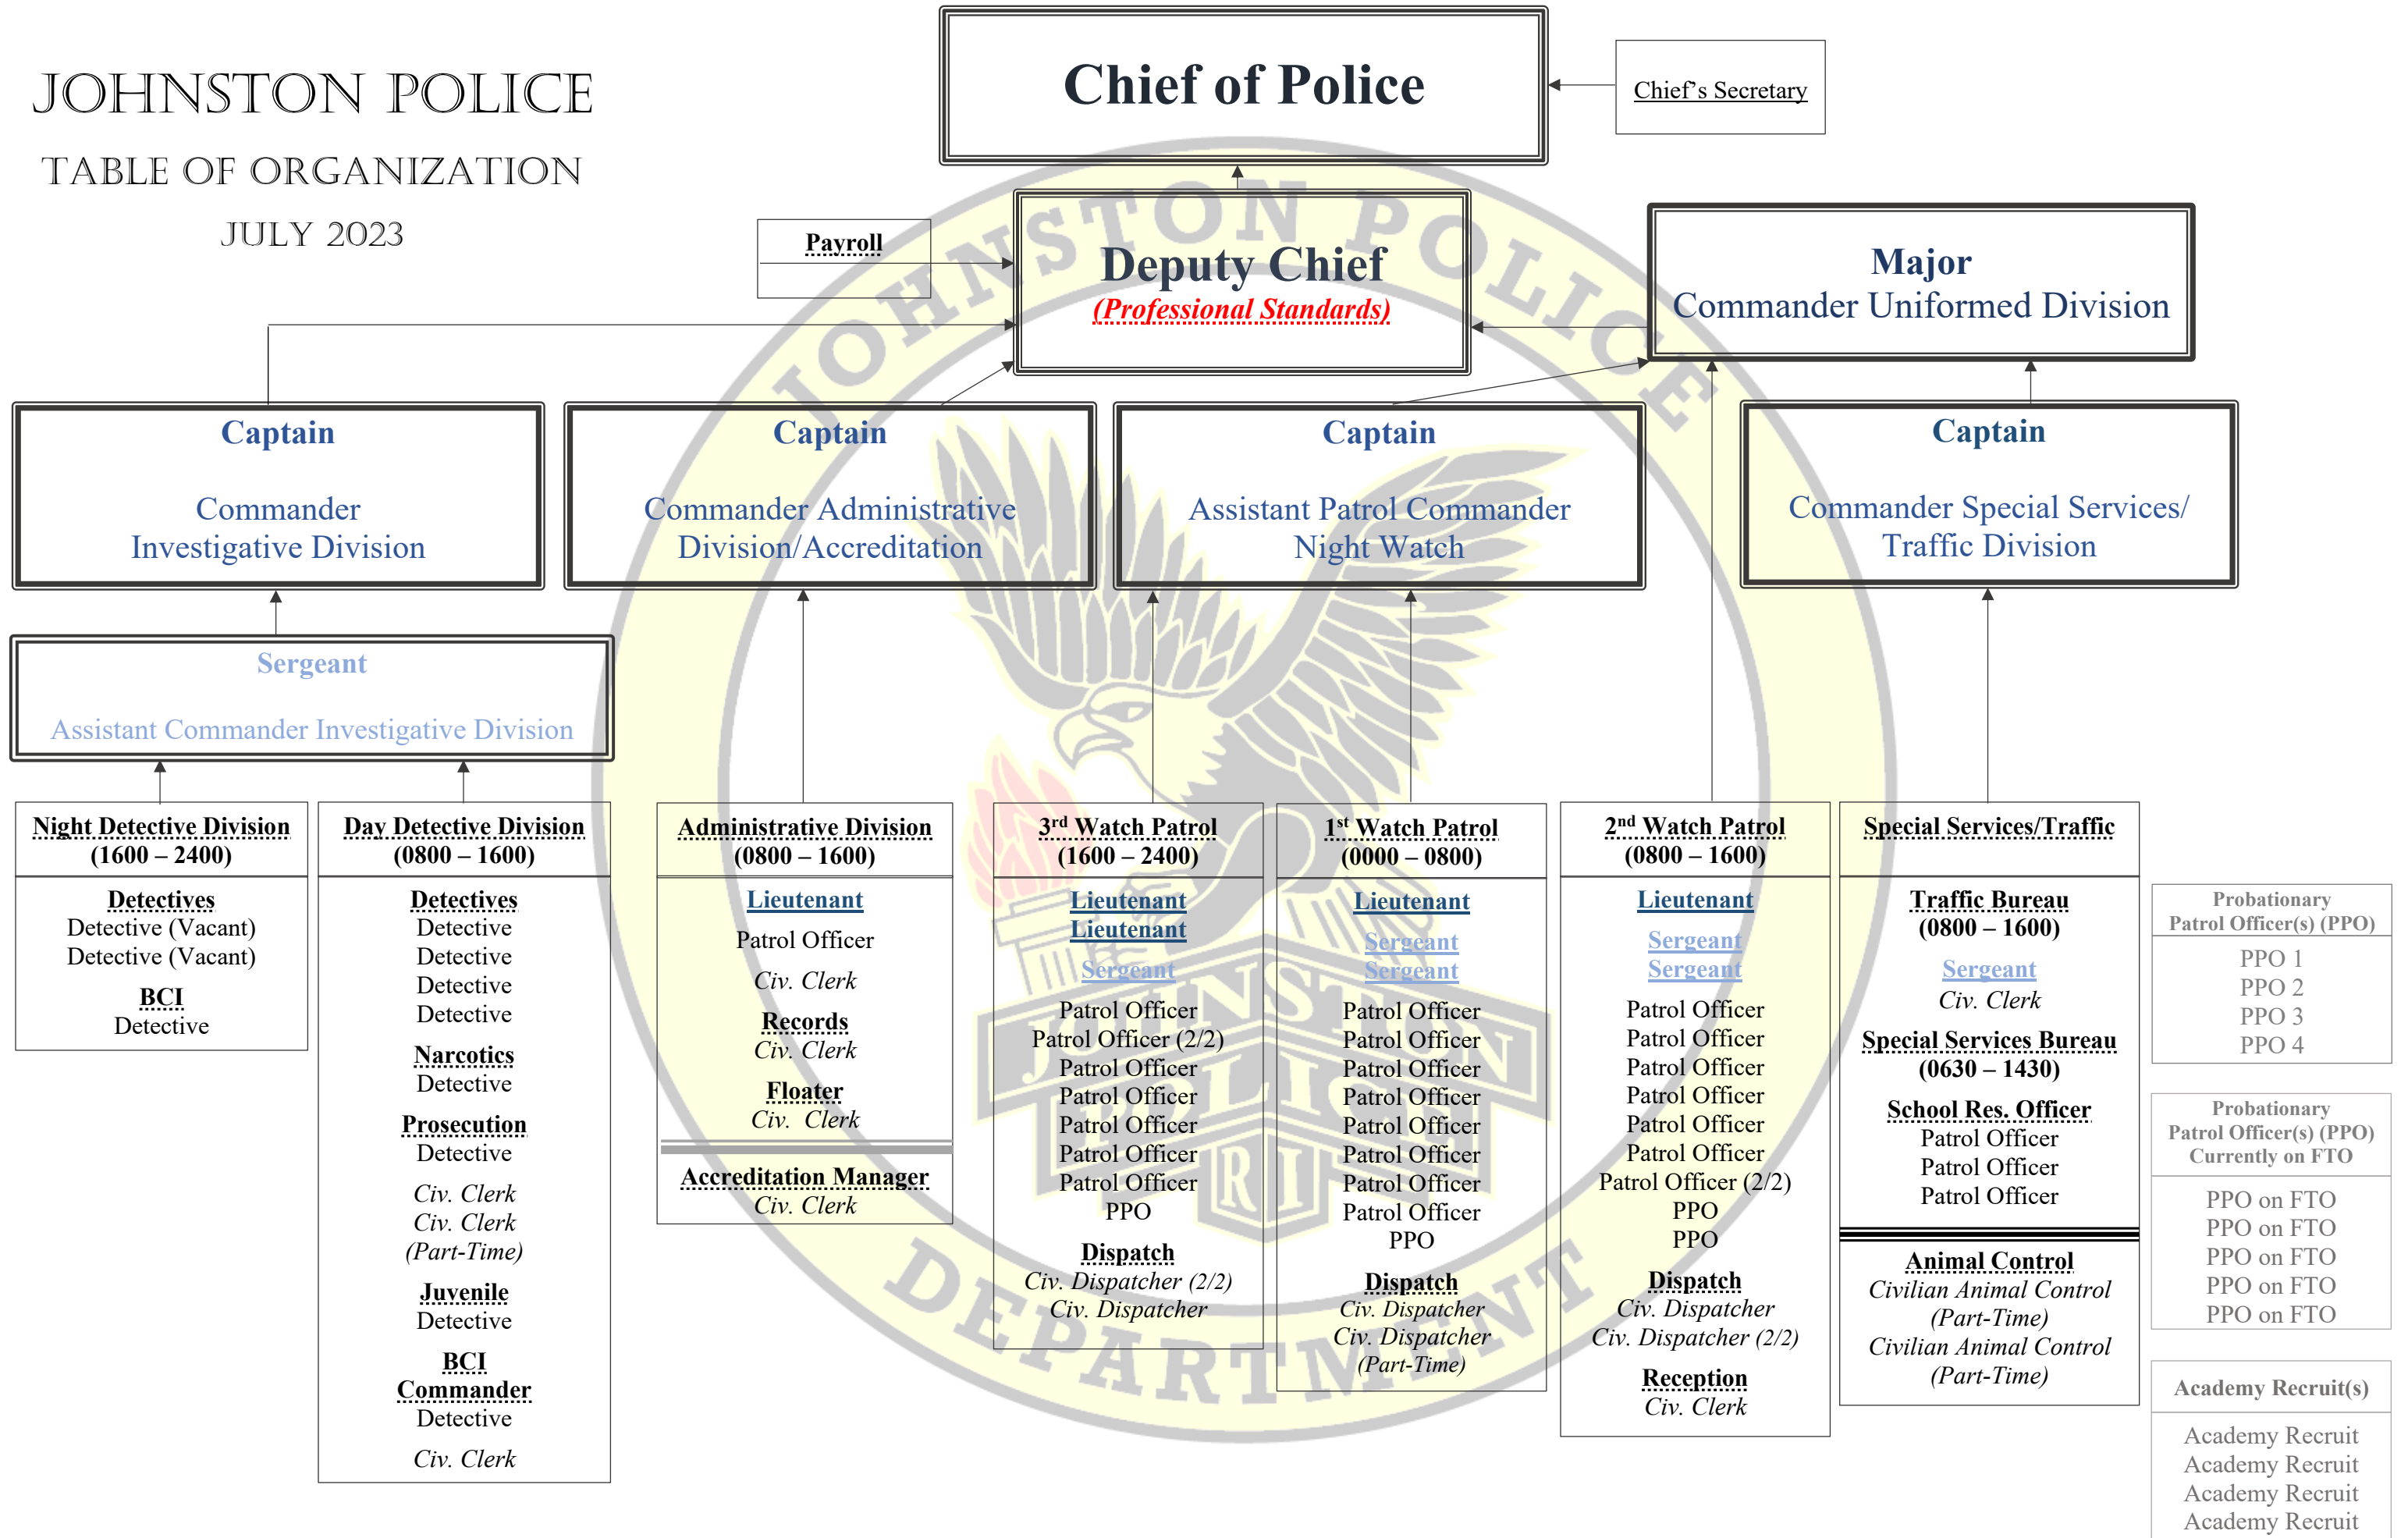

JOHNSTON POLICE

TABLE OF ORGANIZATION

JULY 2023

Chief of Police

Chief's Secretary

Payroll

Deputy Chief
(Professional Standards)

**Major
Commander Uniformed Division**

Captain
Commander
Investigative Division

Captain
Commander Administrative
Division/Accreditation

Captain
Assistant Patrol Commander
Night Watch

Captain
Commander Special Services/
Traffic Division

Sergeant
Assistant Commander Investigative Division